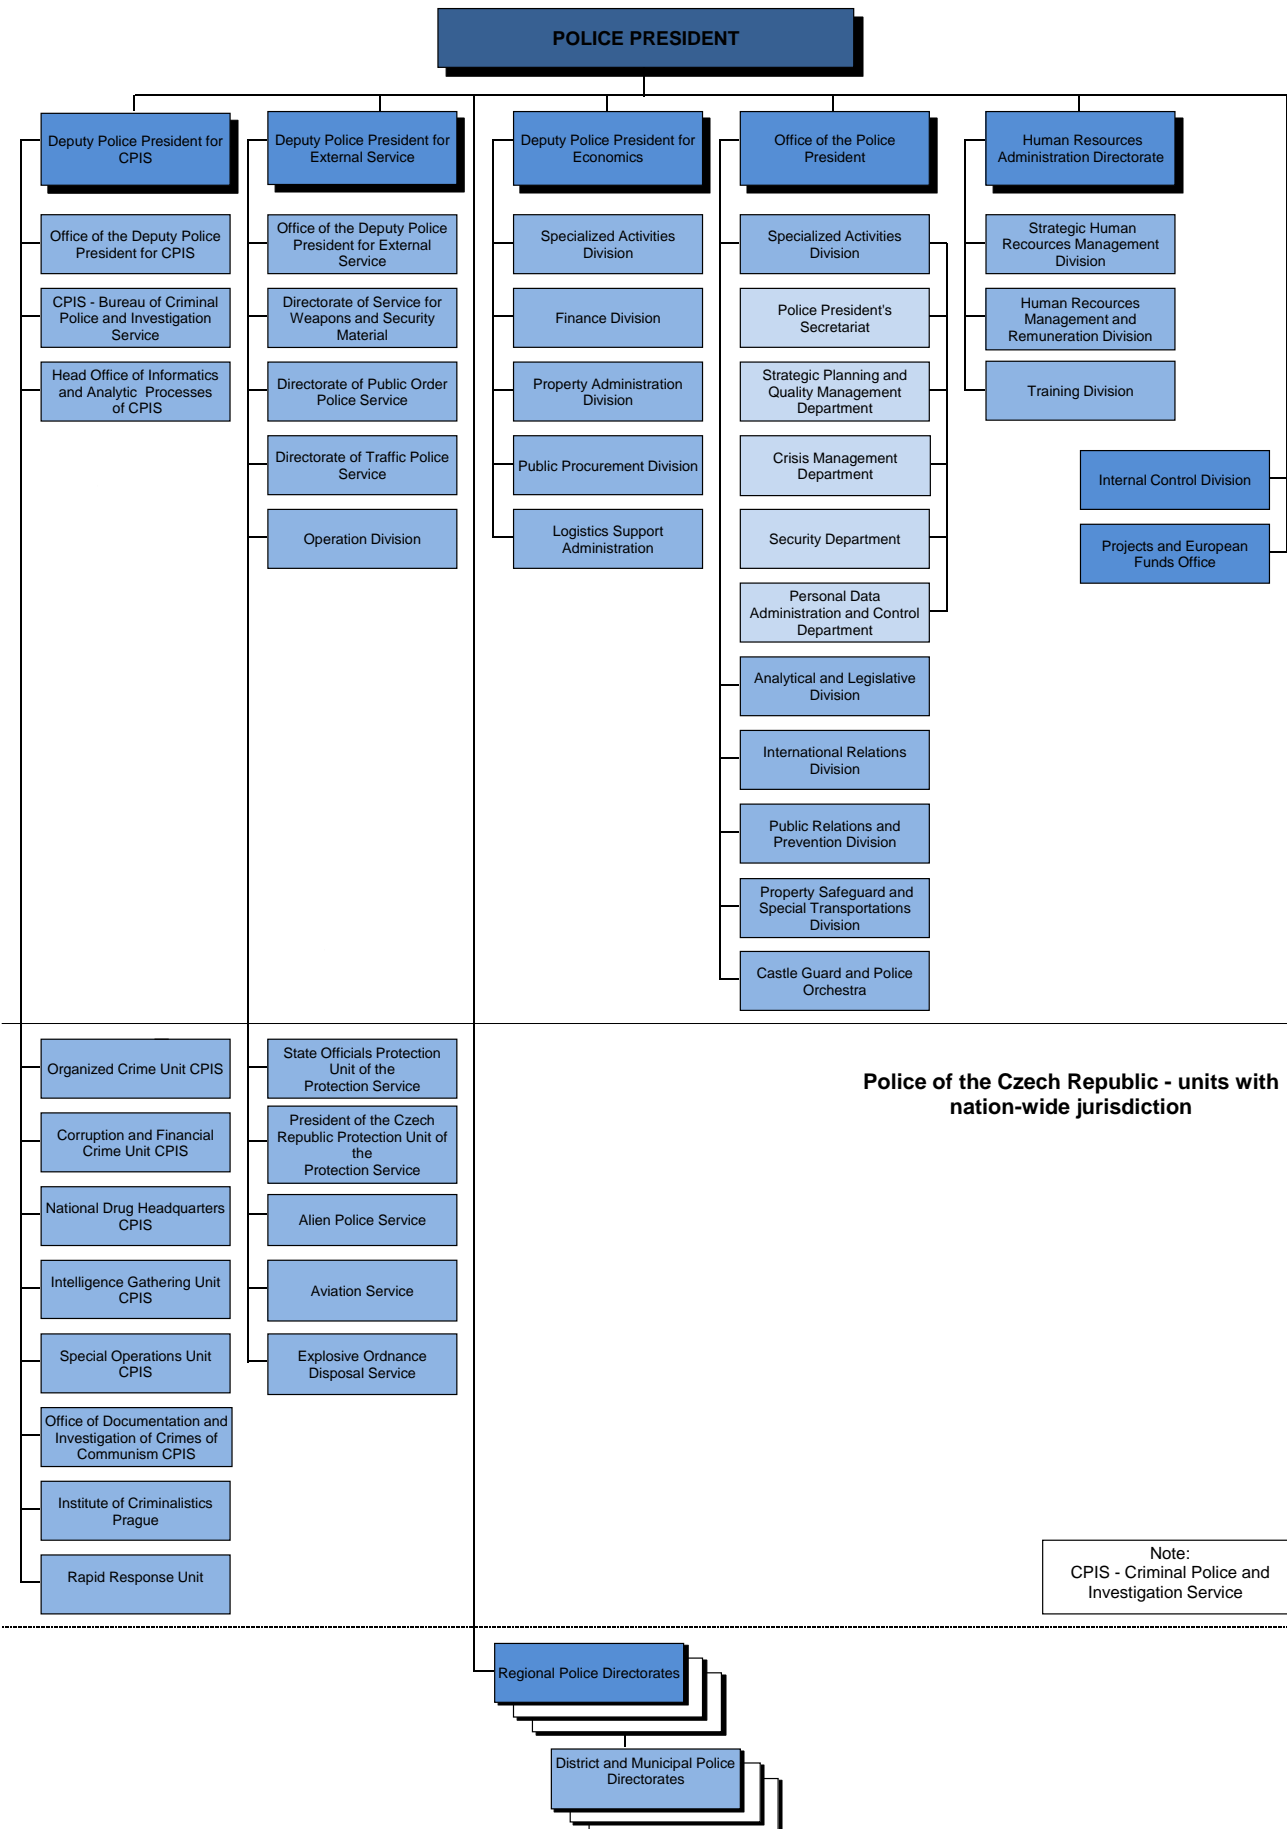

CZECH POLICE ORGANISATIONAL CHART

Note:
CPIS - Criminal Police and Investigation Service